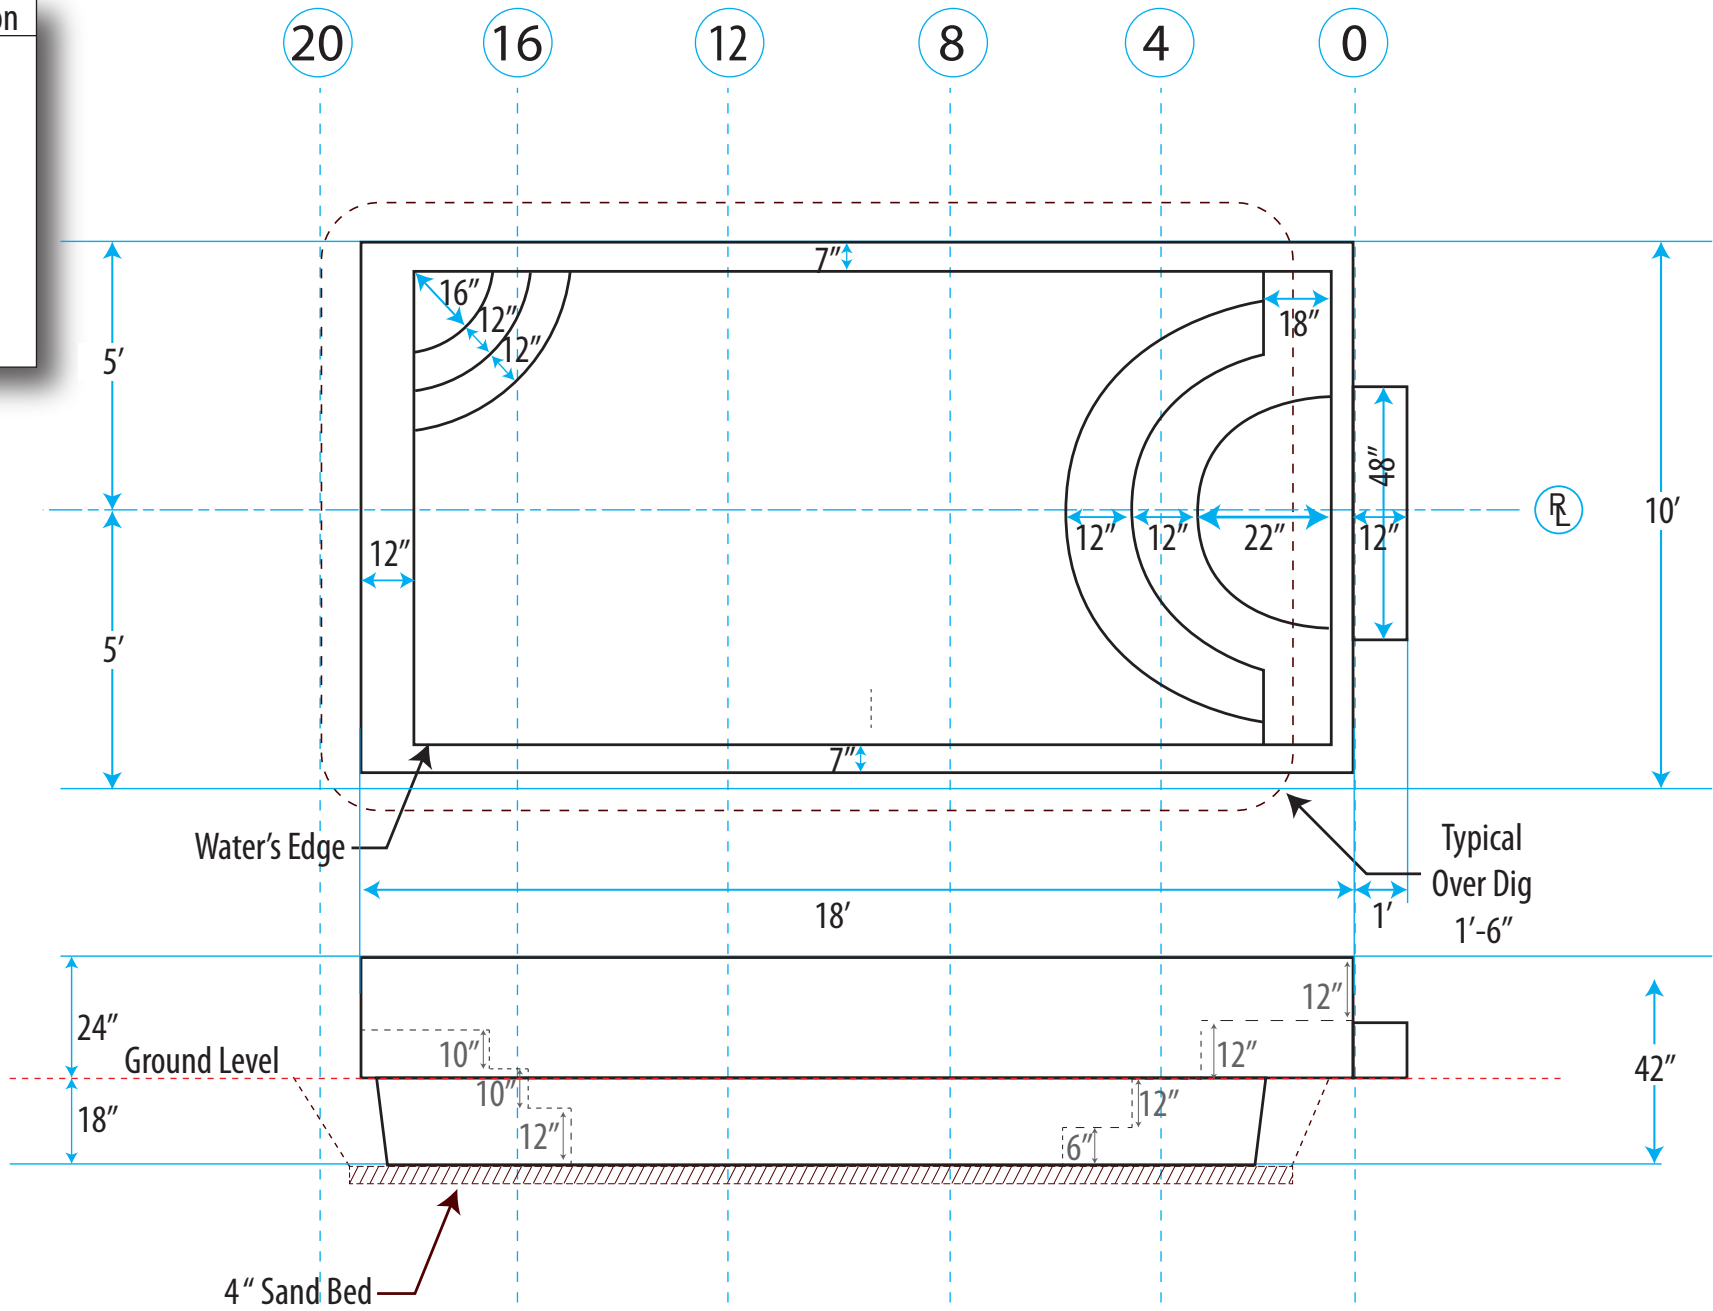

Wall Section

Canyon Lake

NOTE: All dimensions are approximate and should be field verified and determined prior to installation

NOT TO SCALE

Date: 1/15/14

Drawn by: Tom R